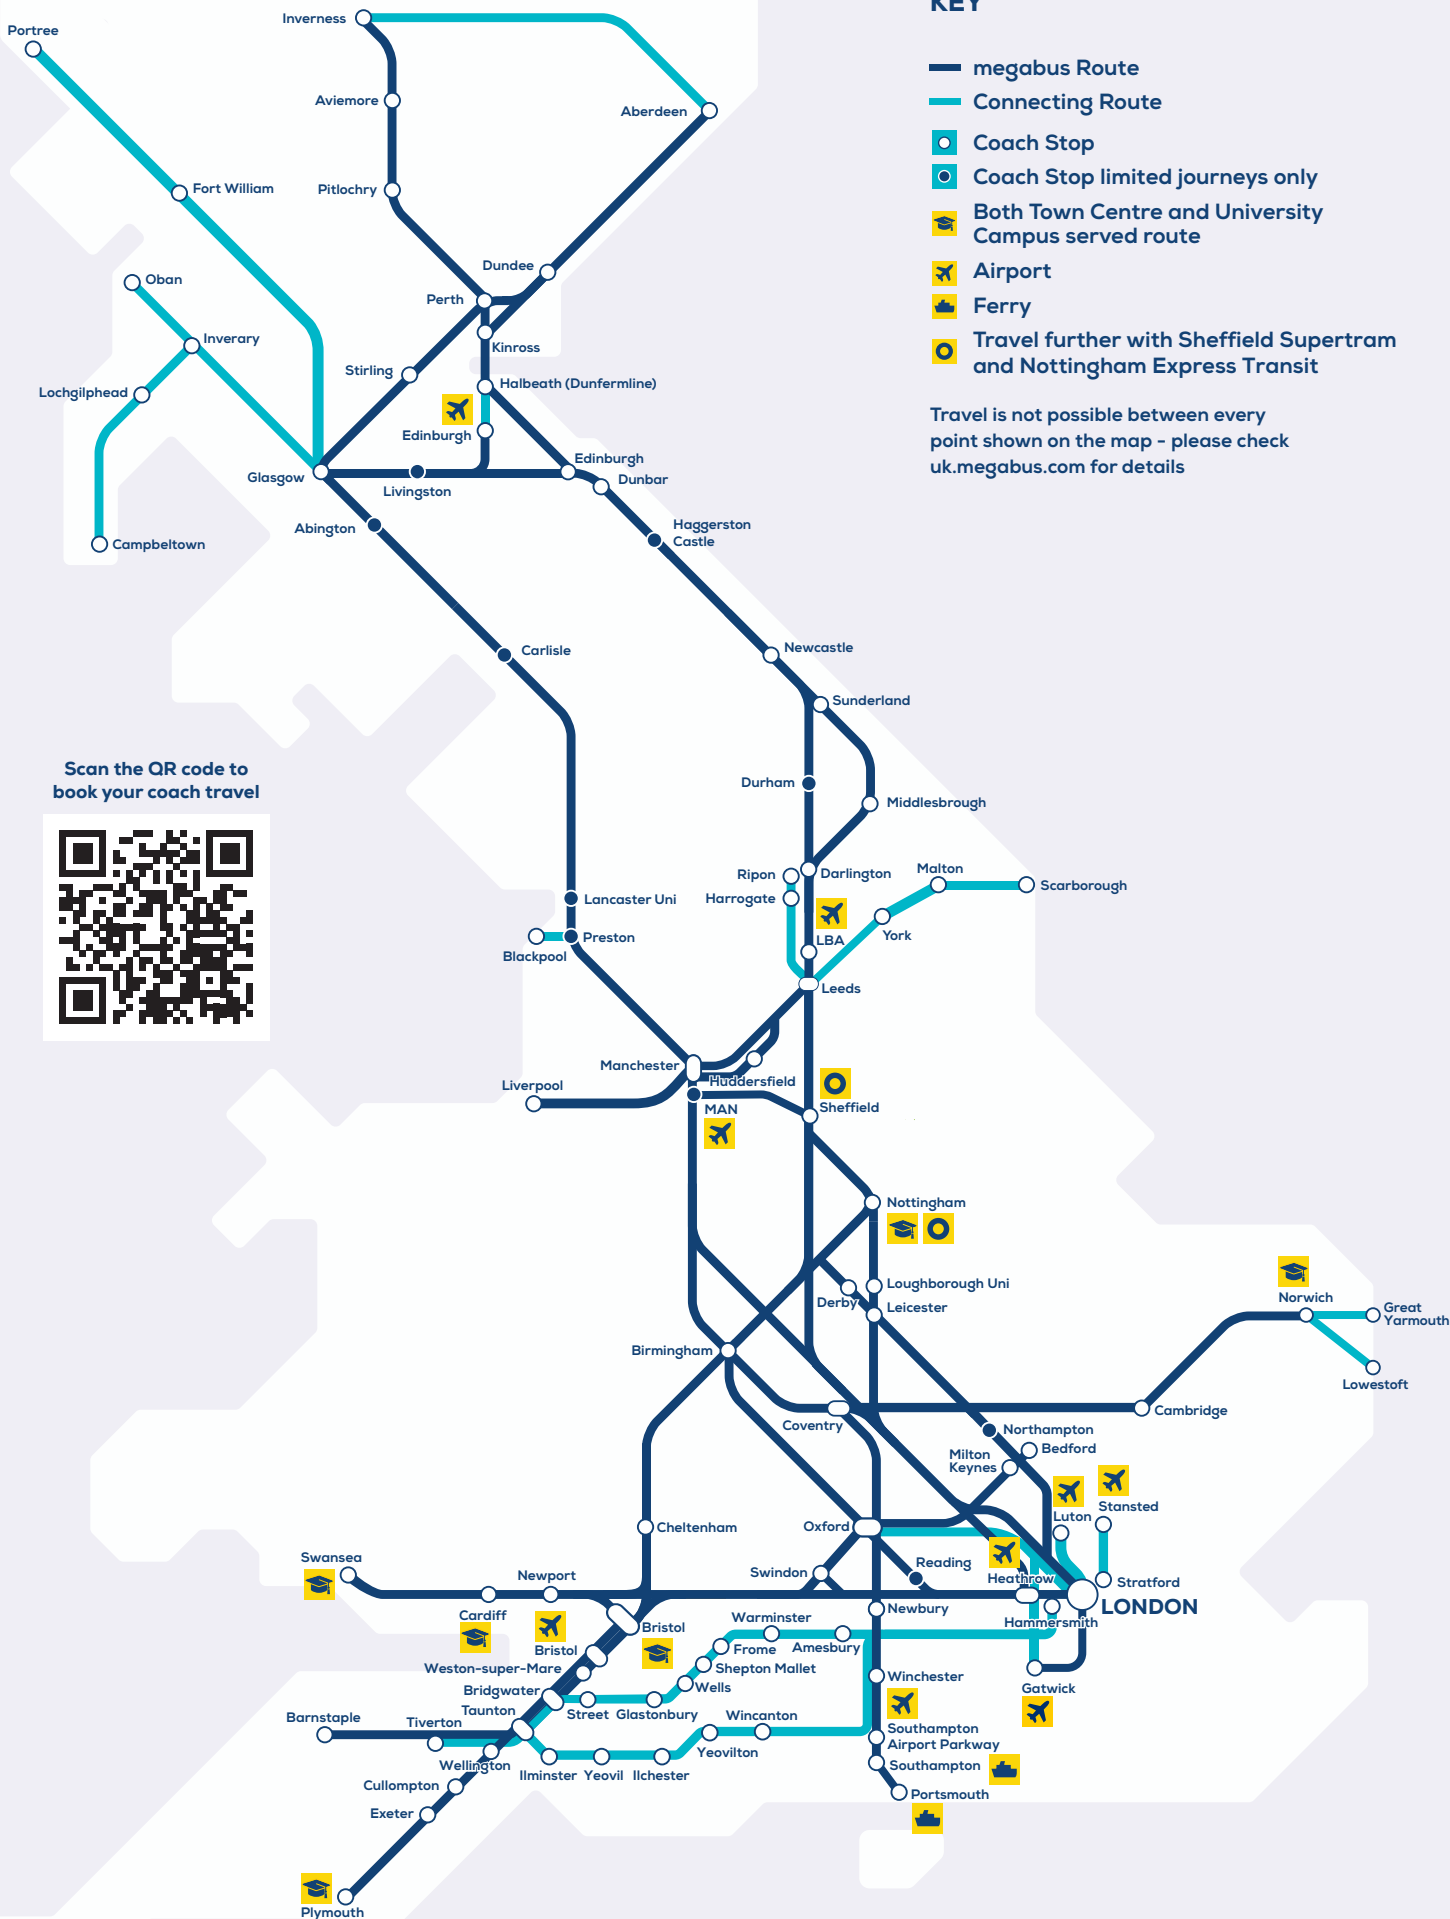

KEY

- megabus Route
- Connecting Route
- Coach Stop
- Coach Stop limited journeys only
- Both Town Centre and University Campus served route
- Airport
- Ferry
- Travel further with Sheffield Supertram and Nottingham Express Transit

Travel is not possible between every point shown on the map - please check uk.megabus.com for details

Scan the QR code to book your coach travel